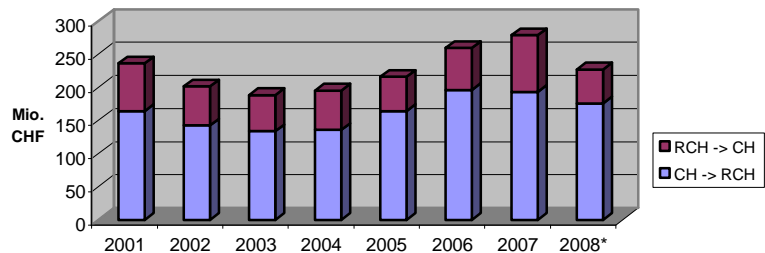

Bilateral trade Switzerland - Chile