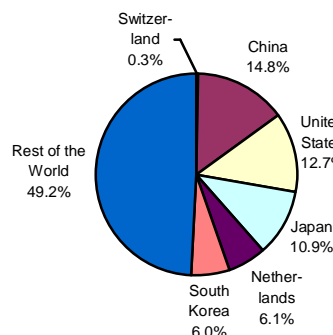

Swiss Investment in Chile

Swiss companies offer approx. 16'575 workplaces in Chile. In 2006, Swiss capital export to Chile amounted 153 Mio. CHF and Swiss stock of investments to 1.171 billion CHF.

Bilateral trade Switzerland - Chile

*January – September 2008

Repartition of GDP (2007)

Main Export Countries of Chile (+ Switzerland) (2007)

Main Import Countries of Chile (+ Switzerland) (2007)