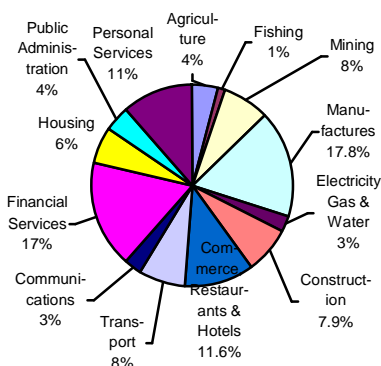

Repartition of GDP (2007)